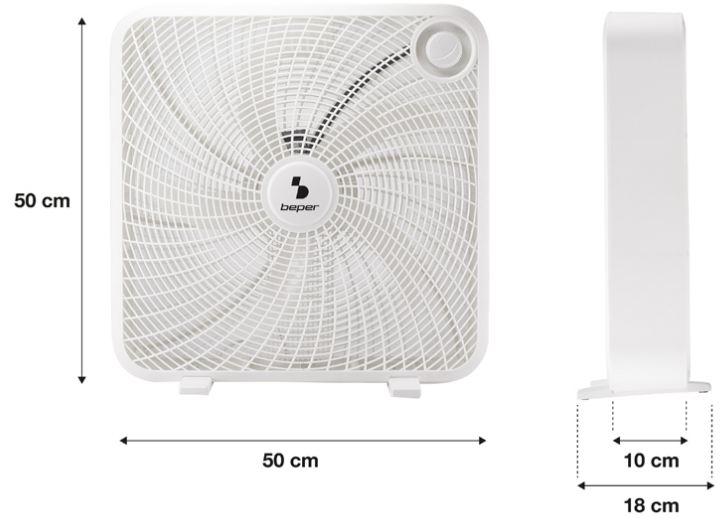

## BOX FAN 50 CM

### P206VEN550

This industrial floor fan is perfect in any room of the house, but also on the terrace or veranda and wherever you need to bring a powerful breath of fresh air. The modern square design gives this fan excellent stability, while the 5-degree blades allow high and even air circulation. 3 selectable speeds for maximum comfort of use.

# beper

60  
W

POTENZA  
POWER

3x

VELOCITÀ  
SPEEDS

5 PALE  
5 BLADES

50  
cm

DIAMETRO  
DIAMETER

## BOX FAN 50 CM

P206VEN550

PRODUCT SIZE: 51X18.5X51

MATERIAL: PLASTIC

POWER: 60W 220-240V 50HZ W

GROSS WEIGHT: 2,43 KG KG

PACKAGING SIZE: 52X12.5X52

PACKAGING: COLOR BOX