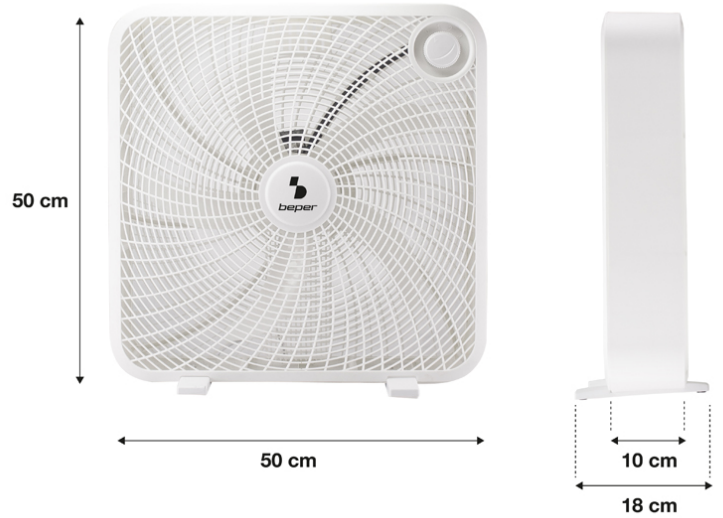

## BOX FAN 50 CM

### P206VEN550

This industrial floor fan is perfect in any room of the house, but also on the terrace or veranda and wherever you need to bring a powerful breath of fresh air. The modern square design gives this fan excellent stability, while the 5-degree blades allow high and even air circulation. 3 selectable speeds for maximum comfort of use.

# beper

60  
W

POTENZA  
POWER

3x

VELOCITÀ  
SPEEDS

5 PALE  
5 BLADES

50  
cm

DIAMETRO  
DIAMETER

## BOX FAN 50 CM

P206VEN550

PRODUCT SIZE: 51X18.5X51

MATERIAL: PLASTIC

POWER: 60W 220-240V 50HZ W

GROSS WEIGHT: 2,43 KG KG

PACKAGING SIZE: 52X12.5X52

PACKAGING: COLOR BOX