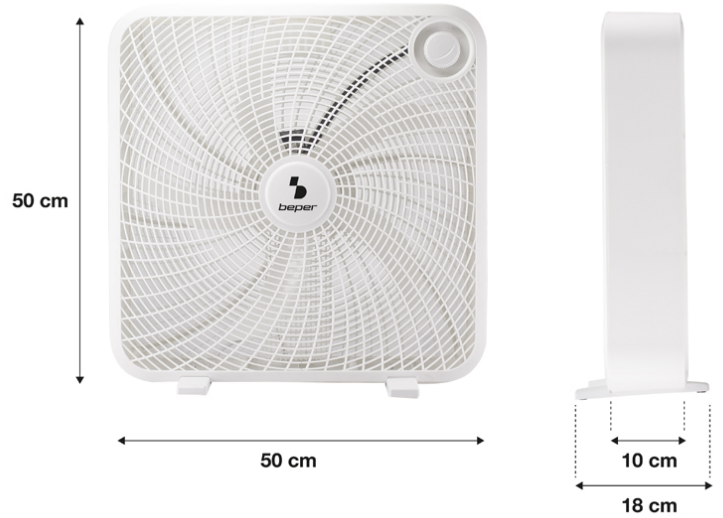

BOX FAN 50 CM

P206VEN550

This industrial floor fan is perfect in any room of the house, but also on the terrace or veranda and wherever you need to bring a powerful breath of fresh air. The modern square design gives this fan excellent stability, while the 5-degree blades allow high and even air circulation. 3 selectable speeds for maximum comfort of use.

beper

60
W

POTENZA
POWER

3x

VELOCITÀ
SPEEDS

5 PALE
5 BLADES

50
cm

DIAMETRO
DIAMETER

1,6m

CAVO
CABLE

BOX FAN 50 CM

P206VEN550

PRODUCT SIZE: 51X18.5X51

MATERIAL: PLASTIC

POWER: 60W 220-240V 50HZ W

GROSS WEIGHT: 2,43 KG KG

PACKAGING SIZE: 52X12.5X52

PACKAGING: COLOR BOX

UNITS X PARCEL: 1

8056420222982

Beper S.r.l.

Via Antonio Salieri, 30 37050 Vallese di Oppeano (VR)

www.beper.com