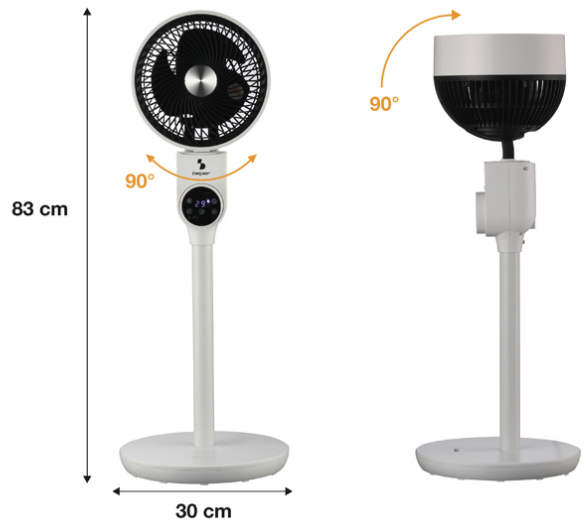

MULTI-DIRECTIONAL FAN WITH LED DISPLAY

P206VEN161

3-blade abs floor-standing fan with a unique design and compact dimensions, making it suitable for the most modern environments. Large horizontal swivel range and tiltable head up to 90°, ensures better and more effective air circulation within rooms. 3 speeds and 3 selectable operating modes and programmable timer up to 12 hours. LED display with room temperature indication and remote control included.

Beper S.r.l.

Via Antonio Salieri, 30 37050 Vallese di Oppeano (VR)

www.beper.com

beper

MULTI-DIRECTIONAL FAN WITH LED DISPLAY

P206VEN161

PRODUCT SIZE: 31 X 31 X 84

MATERIAL: ABS AND METAL

POWER: POTENZA 50W 220-240V 50-60HZ W

GROSS WEIGHT: 2,50 KG KG

PACKAGING SIZE: 42,5 X 30 X 31 CM

PACKAGING: COLOR BOX

UNITS X PARCEL: 1

UNITS X PALLET: 30

8056420223538

Beper S.r.l.