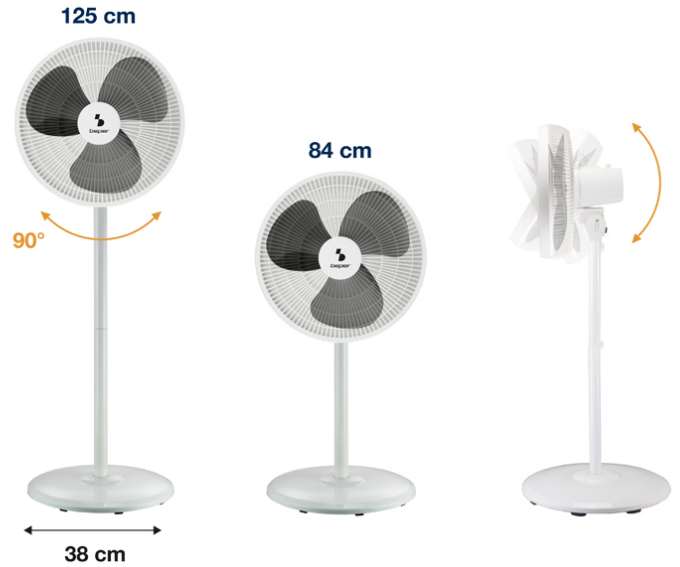

2 IN 1 FAN - FLOOR AND TABLE

P206VEN152

Pedestal fan in a simple and modern design, with two-position adjustable height, to transform the fan from a pedestal to a table in seconds. 3 large blades and 3 selectable fan speeds for improved air circulation. Heavy round base for maximum stability

beper

45 W
POTENZA
POWER

3x
VELOCITÀ
SPEEDS

**OSCILLAZIONE
SWING**

**3 PALE
3 BLADES**

40 cm
DIAMETRO
DIAMETER

2 IN 1 FAN - FLOOR AND TABLE

P206VEN152

PRODUCT SIZE: 38X38X125 CM

MATERIAL: METAL AND ABS

POWER: 45W 220-240V 50HZ W

GROSS WEIGHT: 3.5 KG KG

PACKAGING SIZE: 51X14X48 CM

PACKAGING: COLOR BOX

UNITS X PARCEL: 1

UNITS X PALLET: 1