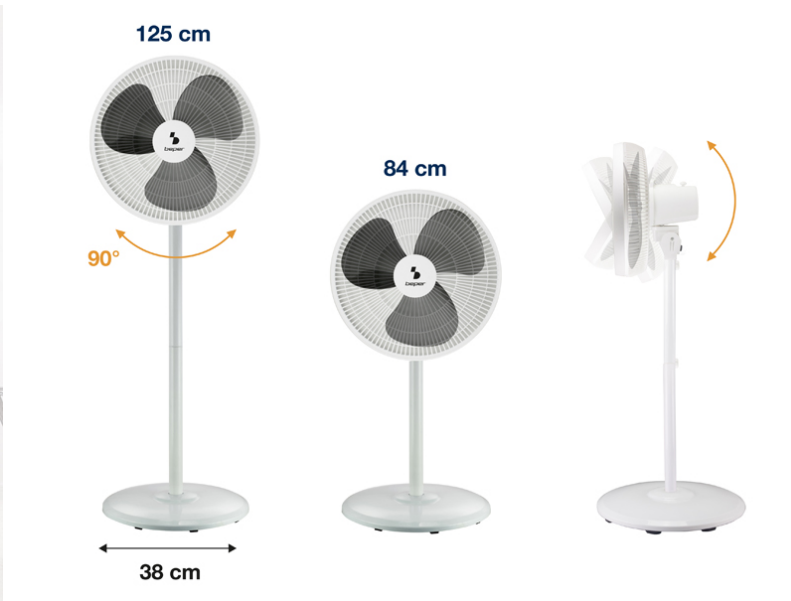

2 IN 1 FAN - FLOOR AND TABLE

P206VEN152

Pedestal fan in a simple and modern design, with two-position adjustable height, to transform the fan from a pedestal to a table in seconds. 3 large blades and 3 selectable fan speeds for improved air circulation. Heavy round base for maximum stability

beper

2 IN 1 FAN - FLOOR AND TABLE

P206VEN152

PRODUCT SIZE: 38X38X125 CM

MATERIAL: METAL AND ABS

POWER: 45W 220-240V 50HZ W

GROSS WEIGHT: 3.5 KG KG

PACKAGING SIZE: 51X14X48 CM