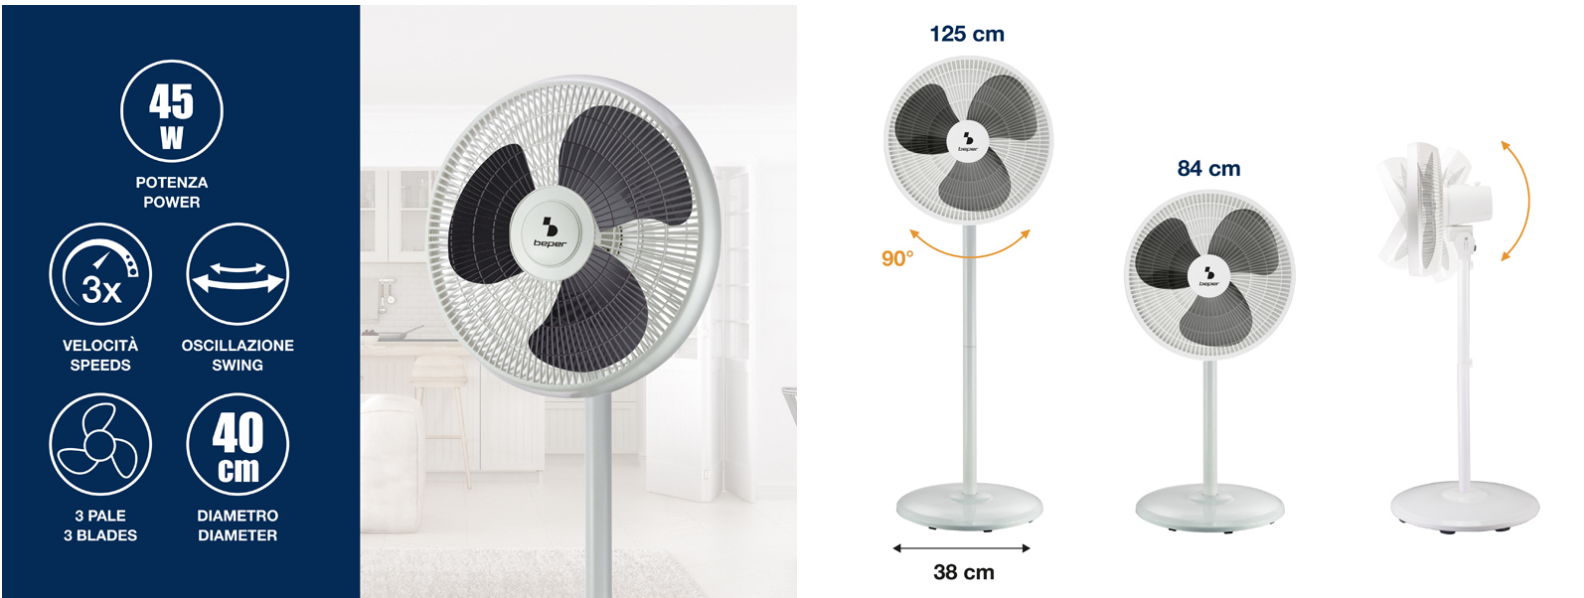

## 2 IN 1 FAN - FLOOR AND TABLE

**P206VEN152**

Pedestal fan in a simple and modern design, with two-position adjustable height, to transform the fan from a pedestal to a table in seconds. 3 large blades and 3 selectable fan speeds for improved air circulation. Heavy round base for maximum stability

# beper

## 2 IN 1 FAN - FLOOR AND TABLE

P206VEN152

**PRODUCT SIZE:** 38X38X125 CM

**MATERIAL:** METAL AND ABS

**POWER:** 45W 220-240V 50HZ W

**GROSS WEIGHT:** 3.5 KG KG

**PACKAGING SIZE:** 51X14X48 CM

**PACKAGING:** COLOR BOX