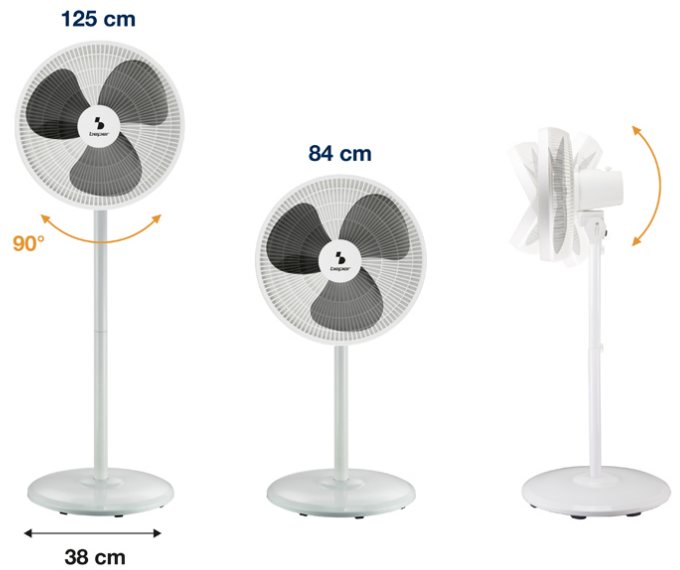

2 IN 1 FAN - FLOOR AND TABLE

P206VEN152

Pedestal fan in a simple and modern design, with two-position adjustable height, to transform the fan from a pedestal to a table in seconds. 3 large blades and 3 selectable fan speeds for improved air circulation. Heavy round base for maximum stability

beper

45 W
POTENZA
POWER

3x
VELOCITÀ
SPEEDS

**OSCILLAZIONE
SWING**

**3 PALE
3 BLADES**

40 cm
DIAMETRO
DIAMETER

2 IN 1 FAN - FLOOR AND TABLE

P206VEN152

PRODUCT SIZE: 38X38X125 CM

MATERIAL: METAL AND ABS

POWER: 45W 220-240V 50HZ W

GROSS WEIGHT: 3.5 KG KG

PACKAGING SIZE: 51X14X48 CM

PACKAGING: COLOR BOX

UNITS X PARCEL: 1

UNITS X PALLET: 1