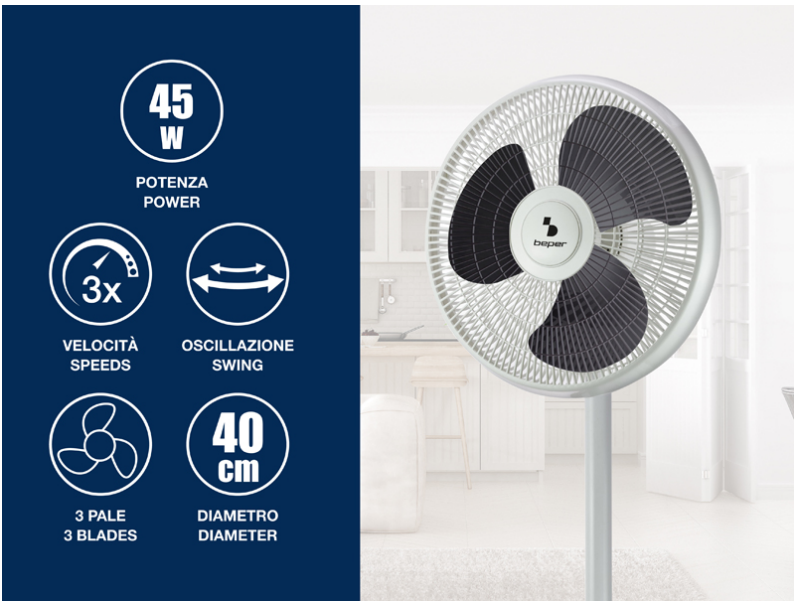

2 IN 1 FAN - FLOOR AND TABLE

P206VEN152

Pedestal fan in a simple and modern design, with two-position adjustable height, to transform the fan from a pedestal to a table in seconds. 3 large blades and 3 selectable fan speeds for improved air circulation. Heavy round base for maximum stability

beper

2 IN 1 FAN - FLOOR AND TABLE

P206VEN152

PRODUCT SIZE: 38X38X125 CM

MATERIAL: METAL AND ABS

POWER: 45W 220-240V 50HZ W

GROSS WEIGHT: 3.5 KG KG

PACKAGING SIZE: 51X14X48 CM