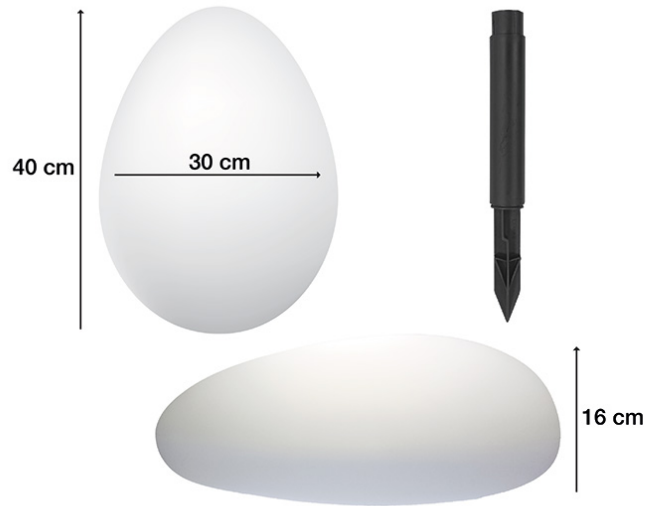

STONE SOLAR LAMP

P207ILO241

Solar garden lamp in the shape of a stone. The lamp automatically switches on in darkness and switches off in daylight, thanks to the energy coming from the sunlight. White and coloured RGB LED light to decorate the garden.

Peg for ground fixing included.

Body made of plastic, recharges with solar energy. Recharge time: 8-10 hours. Autonomy: 6-8 hours. Ni-Mh 600 mAh battery. Diam. 25 cm. IP44 protection

beper

PROTEZIONE IP44
IP44 PROTECTION

AUTONOMIA
AUTONOMY

7 COLORI LED
7 LED COLORS

RICARICA SOLARE
SUNLIGHT RECHARGE

STONE SOLAR LAMP

P207ILO241

PRODUCT SIZE: 40X30X16 CM

MATERIAL: PLASTIC

BATTERY: LI-ION 600 MAH ; 18650 (LI-ION); 1 X
3.7 V

GROSS WEIGHT: 1.03 KG KG

PACKAGING SIZE: 40,5X30,5X16,5 CM

PACKAGING: GIFT BOX

UNITS X PARCEL: 4

8056420225549

Beper S.r.l.

Via Antonio Salieri, 30 37050 Vallese di Oppeano (VR)

www.beper.com