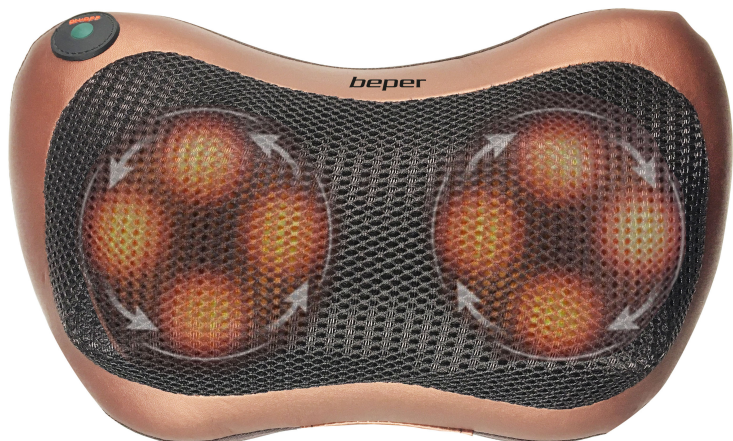

## MASSAGER PILLOW

40.501

Dual-use massage cushion: home and car with adapter included. Equipped with 4 massage knots with alternating clockwise and anticlockwise rotation (adjustable by the ON / OFF button), it promotes circulation and muscle relaxation. Automatic shutdown after 15 minutes.

# **beper**

## MASSAGER PILLOW

40.501

**PRODUCT SIZE:** 30,5X11,5X19 CM

**MATERIAL:** PVC / PU

**POWER:** 20 W

**GROSS WEIGHT:** 1,20 KG

**PACKAGING SIZE:** 32X11,7X20,3 CM

**PACKAGING:** GIFT BOX