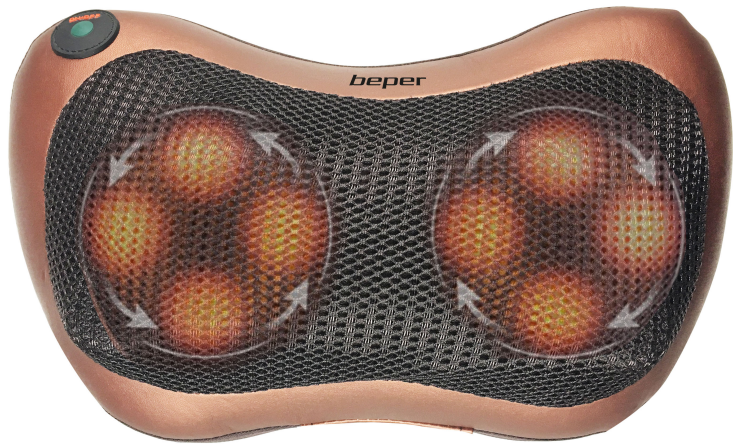

## MASSAGER PILLOW

40.501

Dual-use massage cushion: home and car with adapter included. Equipped with 4 massage knots with alternating clockwise and anticlockwise rotation (adjustable by the ON / OFF button), it promotes circulation and muscle relaxation. Automatic shutdown after 15 minutes.

# **beper**

## MASSAGER PILLOW

40.501

**PRODUCT SIZE:** 30,5X11,5X19 CM

**MATERIAL:** PVC / PU

**POWER:** 20 W

**GROSS WEIGHT:** 1,20 KG

**PACKAGING SIZE:** 32X11,7X20,3 CM

**PACKAGING:** GIFT BOX