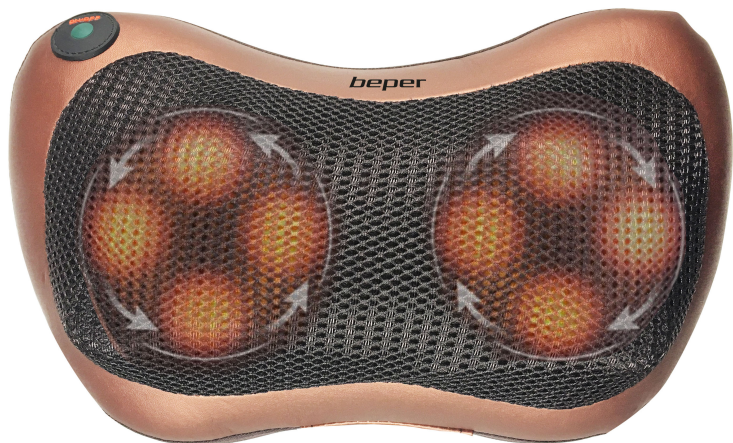

## MASSAGER PILLOW

40.501

Dual-use massage cushion: home and car with adapter included. Equipped with 4 massage knots with alternating clockwise and anticlockwise rotation (adjustable by the ON / OFF button), it promotes circulation and muscle relaxation. Automatic shutdown after 15 minutes.

# **beper**

## MASSAGER PILLOW

40.501

**PRODUCT SIZE:** 30,5X11,5X19 CM

**MATERIAL:** PVC / PU

**POWER:** 20 W

**GROSS WEIGHT:** 1,20 KG

**PACKAGING SIZE:** 32X11,7X20,3 CM

**PACKAGING:** GIFT BOX