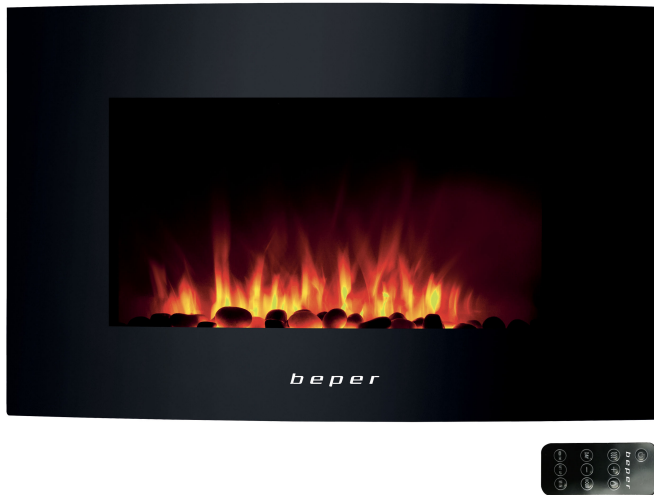

## WALL MOUNTED FIREPLACE

### RI.503

Electric wall fireplace, with steel body case and tempered glass front panel. 2 heating settings for choice: 1750-2000W. With multifunction remote control for adjustment of LED flame, which can be left on even if heating function is not active. Weekly timer. With auto shut off safety system and wall mounting fastening kit included.

# *beper*

## WALL MOUNTED FIREPLACE

**RI.503**

**PRODUCT SIZE:** 52X66X15 CM

**MATERIAL:** ABS/TEMPERED GLASS

**POWER:** 1750-2000 W

**GROSS WEIGHT:** 11,40 KG

**PACKAGING SIZE:** 71.5X19.50X60 CM

**PACKAGING:** COLORED BOX