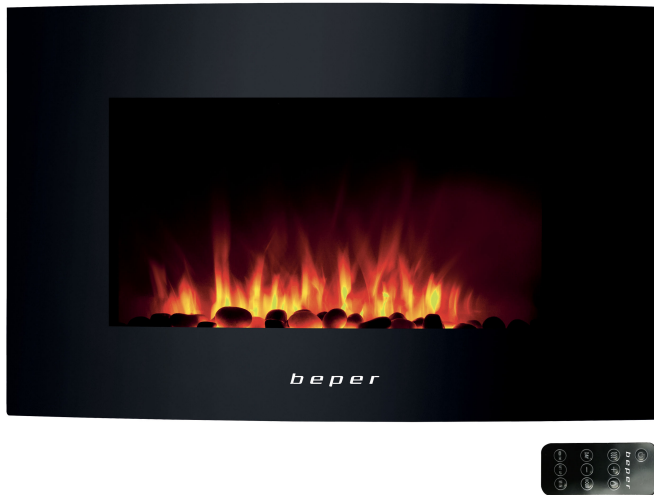

WALL MOUNTED FIREPLACE

RI.503

Electric wall fireplace, with steel body case and tempered glass front panel. 2 heating settings for choice: 1750-2000W. With multifunction remote control for adjustment of LED flame, which can be left on even if heating function is not active. Weekly timer. With auto shut off safety system and wall mounting fastening kit included.

beper

WALL MOUNTED FIREPLACE

RI.503

PRODUCT SIZE: 52X66X15 CM

MATERIAL: ABS/TEMPERED GLASS

POWER: 1750-2000 W

GROSS WEIGHT: 11,40 KG

PACKAGING SIZE: 71.5X19.50X60 CM