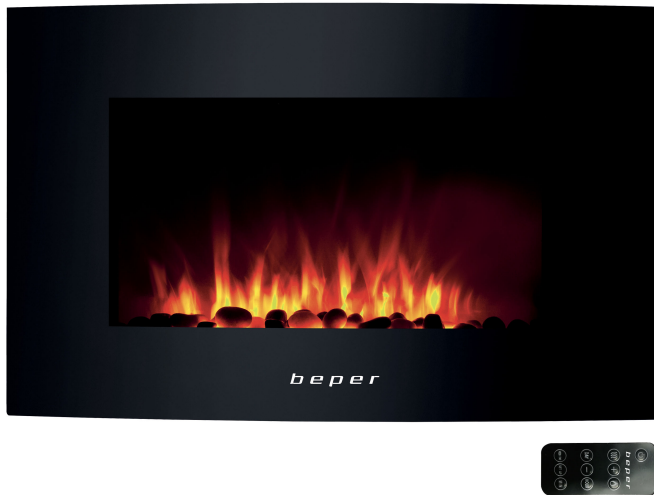

WALL MOUNTED FIREPLACE

RI.503

Electric wall fireplace, with steel body case and tempered glass front panel. 2 heating settings for choice: 1750-2000W. With multifunction remote control for adjustment of LED flame, which can be left on even if heating function is not active. Weekly timer. With auto shut off safety system and wall mounting fastening kit included.

*bep*er

WALL MOUNTED FIREPLACE

RI.503

PRODUCT SIZE: 52X66X15 CM

MATERIAL: ABS/TEMPERED GLASS

POWER: 1750-2000 W

GROSS WEIGHT: 11,40 KG

PACKAGING SIZE: 71.5X19.50X60 CM