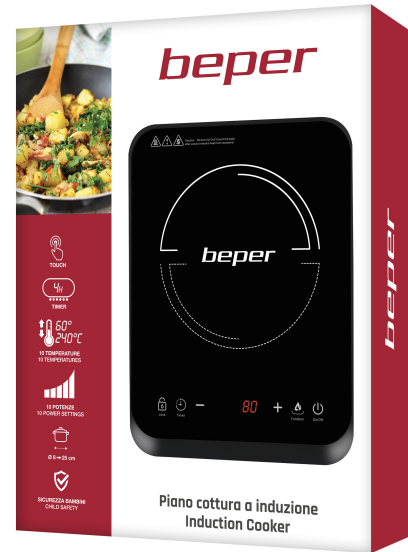

beper

INDUCTION COOKER

BF.700

Induction hob in scratch-resistant glass for 8 to 25cm diameter pans. Digital panel with key for selecting between 10 powers and 10 temperatures from 60°C to 240°C. Programmable timer from 10 minutes to 4 hours. Practical and safe because it is activated only in the presence of the pan and the surface around the cooking area is cold to the touch. Equipped with a safety lock function, automatic switch-off and protection against overheating. Easy to clean.

Beper S.r.l.

Via Antonio Salieri, 30 37050 Vallesse di Oppeano (VR)

www.beper.com

beper

INDUCTION COOKER

BF.700

PRODUCT SIZE: 38,5X29X6,5 CM

MATERIAL: TEMPERED GLASS

POWER: 2000 W

GROSS WEIGHT: 2,70 KG

PACKAGING SIZE: 42,5X34X9 CM

PACKAGING: COLORED BOX

UNITS X PARCEL: 4

UNITS X PALLET: 96

Video

8056420220865