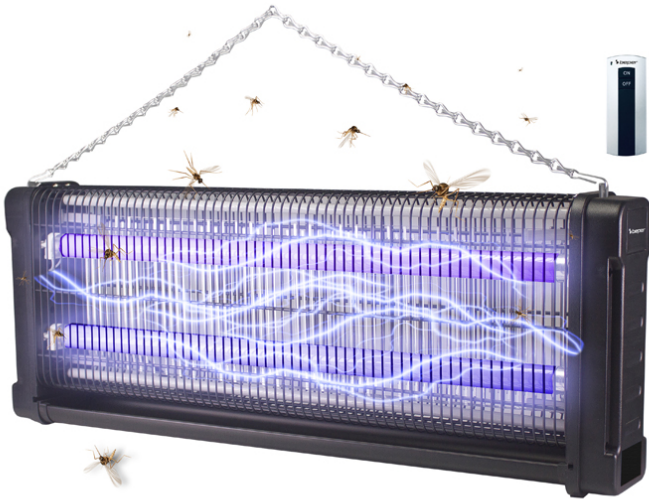

INSECT KILLER LAMP WITH REMOTE CONTROL - 40 W

P206ZAN040

Electric mosquito net with sturdy structure in ABS and metal, perfect also for outdoor use. The two 20 W UV-A light tubes each and the open top grid help to increase the attractiveness, to eliminate mosquitoes and other flying insects. Usable in support or hanging, thanks to the supplied chain. Remote control included, and removable tray for easy cleaning.

Beper S.r.l.

Via Antonio Salieri, 30 37050 Vallese di Oppeano (VR)

www.beper.com

INSECT KILLER LAMP WITH REMOTE CONTROL - 40 W

P206ZAN040

PRODUCT SIZE: 72,5X11X26 CM

MATERIAL: ABS/METAL

POWER: 40 W

GROSS WEIGHT: 3,3 KG

PACKAGING SIZE: 72,5X11X27 CM

PACKAGING: GIFT BOX

UNITS X PARCEL: 4

UNITS X PALLET: 64

8056420221275

Beper S.r.l.

Via Antonio Salieri, 30 37050 Vallese di Oppeano (VR)