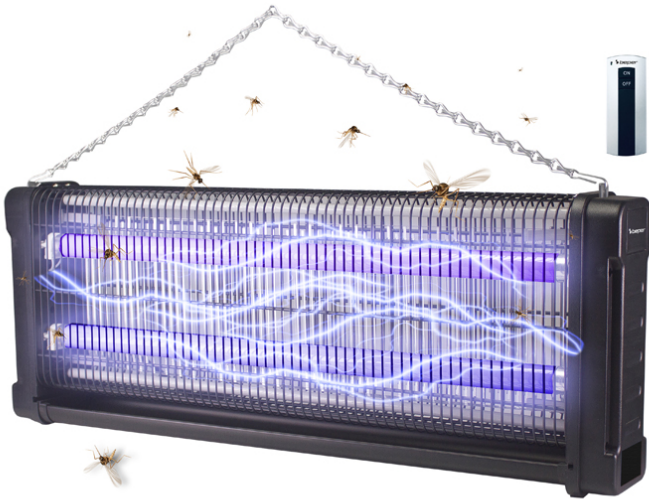

INSECT KILLER LAMP WITH REMOTE CONTROL - 40 W

P206ZAN040

Electric mosquito net with sturdy structure in ABS and metal, perfect also for outdoor use. The two 20 W UV-A light tubes each and the open top grid help to increase the attractiveness, to eliminate mosquitoes and other flying insects. Usable in support or hanging, thanks to the supplied chain. Remote control included, and removable tray for easy cleaning.

INSECT KILLER LAMP WITH REMOTE CONTROL - 40 W

P206ZAN040

PRODUCT SIZE: 72,5X11X26 CM

MATERIAL: ABS/METAL

POWER: 40 W

GROSS WEIGHT: 3,3 KG

PACKAGING SIZE: 72,5X11X27 CM

PACKAGING: GIFT BOX