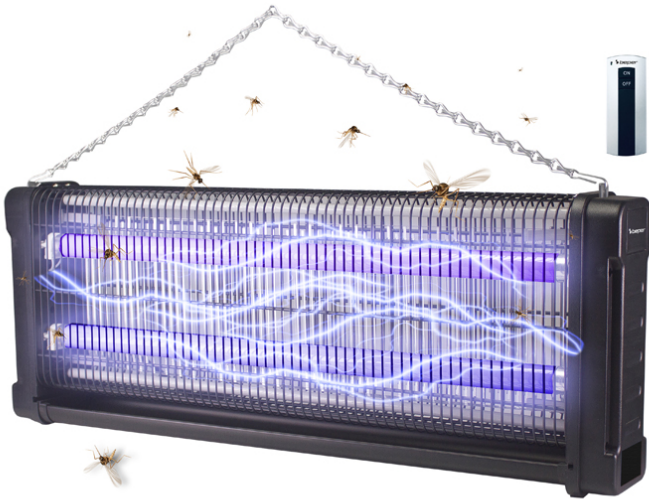

INSECT KILLER LAMP WITH REMOTE CONTROL - 40 W

P206ZAN040

Electric mosquito net with sturdy structure in ABS and metal, perfect also for outdoor use. The two 20 W UV-A light tubes each and the open top grid help to increase the attractiveness, to eliminate mosquitoes and other flying insects. Usable in support or hanging, thanks to the supplied chain. Remote control included, and removable tray for easy cleaning.

beper

INSECT KILLER LAMP WITH REMOTE CONTROL - 40 W

P206ZAN040

PRODUCT SIZE: 72,5X11X26 CM

MATERIAL: ABS/METAL

POWER: 40 W

GROSS WEIGHT: 3,3 KG

PACKAGING SIZE: 72,5X11X27 CM