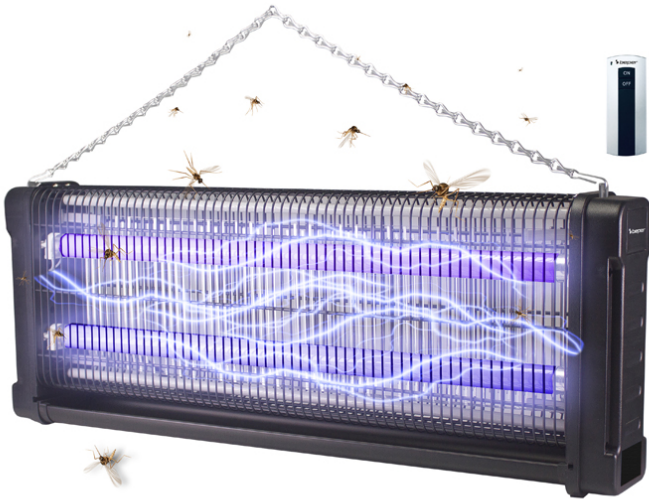

#

INSECT KILLER LAMP WITH REMOTE CONTROL - 40 W

P206ZAN040

PRODUCT SIZE: 72,5X11X26 CM

MATERIAL: ABS/METAL

POWER: 40 W

GROSS WEIGHT: 3,3 KG

PACKAGING SIZE: 72,5X11X27 CM

PACKAGING: GIFT BOX

UNITS X PARCEL: 4

UNITS X PALLET: 64