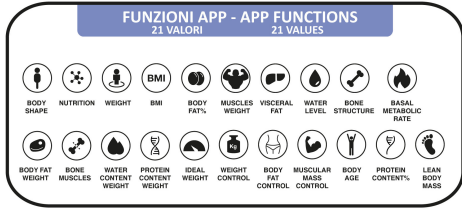

ELECTRICAL IMPEDANCE BODY SCALE WITH APP

P303BIP050

Electrical impedance body scale measuring 21 body indicators: Body shape, Nutrition, Weight, BMI, % Fat mass, Muscle weight, Visceral fat, Water level, Bones, Basal metabolism, Weight Fat mass, Skeletal muscle, Water weight, Protein weight, ideal weight, weight control, control fat, muscle control, body years, % protein, lean mass. The tempered glass panel is coated with indium tin oxide electrodes (ITO - indium tin oxide), extremely sensitive and able to detect, with speed and high precision, the body composition. Built-in bluetooth technology to transmit data directly to your smartphone via the Scaleup app (available for iOS and Android) and synchronizes with Google Fit, Fitbit and Apple Health apps. Statistics of historical data collected to monitor the trend and possibility to download the data in pdf format. Multiple users to create profiles for the whole family and ability to share data with the community. Measurement precision. Touch ignition and large

www.beper.com

Bluetooth

APP DOWNLOAD

ELECTRICAL IMPEDANCE BODY SCALE WITH APP

P303BIP050

PRODUCT SIZE: 30X30X2,5 CM

MATERIAL: TEMPERED GLASS/ABS

BATTERY: 2XAAA NOT INCLUDED