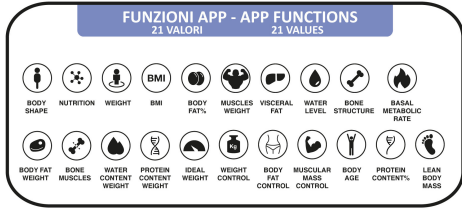

### P303BIP050

Electrical impedance body scale measuring 21 body indicators: Body shape, Nutrition, Weight, BMI, % Fat mass, Muscle weight, Visceral fat, Water level, Bones, Basal metabolism, Weight Fat mass, Skeletal muscle, Water weight, Protein weight, ideal weight, weight control, control fat, muscle control, body years, % protein, lean mass. The tempered glass panel is coated with indium tin oxide electrodes (ITO - indium tin oxide), extremely sensitive and able to detect, with speed and high precision, the body composition. Built-in bluetooth technology to transmit data directly to your smartphone via the Scaleup app (available for iOS and Android) and synchronizes with Google Fit, Fitbit and Apple Health apps. Statistics of historical data collected to monitor the trend and possibility to download the data in pdf format. Multiple users to create profiles for the whole family and ability to share data with the community. Measurement precision. Touch ignition and large

Beper S.r.l.

Via Antonio Salieri, 30 37050 Vallesse di Oppeano (VR)

[www.beper.com](http://www.beper.com)

backlit LCD display. Indicator of overload and low battery, automatic shutdown.

Bluetooth

APP DOWNLOAD

# ELECTRICAL IMPEDANCE BODY SCALE WITH APP

P303BIP050

PRODUCT SIZE: 30X30X2,5 CM

MATERIAL: TEMPERED GLASS/ABS

BATTERY: 2XAAA NOT INCLUDED

GROSS WEIGHT: 2,10 KG

PACKAGING SIZE: 31,4X31,4X3,6 CM

PACKAGING: GIFT BOX