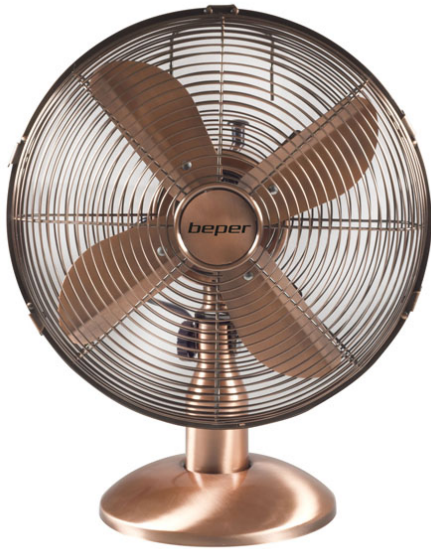

## RETRO STYLE TABLE FAN

### VE.210

Table fan in retro style with copper finish metal structure, 4 aluminum blades and Ø 30 cm grill. 3 selectable fanspeeds and automatic horizontal oscillation. Thanks to the round non-slip base it can be placed on any countertop. Perfect for retro stylus lovers.

# beper

## RETRO STYLE TABLE FAN

**VE.210**

**PRODUCT SIZE:** 32X24X42 CM

**MATERIAL:** STEEL/ ALUMINIUM

**POWER:** 40 W

**GROSS WEIGHT:** 4,10 KG

**PACKAGING SIZE:** 53X16X35,8 CM

**PACKAGING:** GIFT BOX