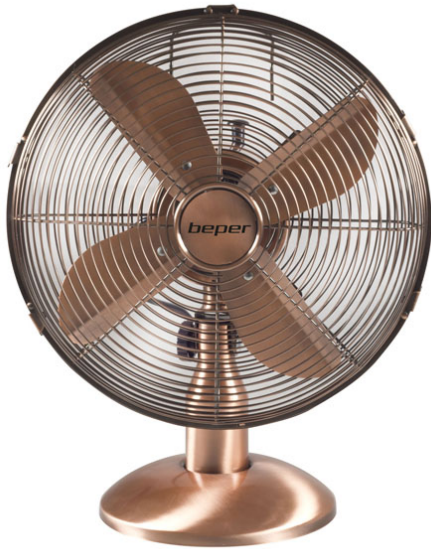

RETRO STYLE TABLE FAN

VE.210

Table fan in retro style with copper finish metal structure, 4 aluminum blades and Ø 30 cm grill. 3 selectable fanspeeds and automatic horizontal oscillation. Thanks to the round non-slip base it can be placed on any countertop. Perfect for retro stylus lovers.

beper

RETRO STYLE TABLE FAN

VE.210

PRODUCT SIZE: 32X24X42 CM

MATERIAL: STEEL/ ALUMINIUM

POWER: 40 W

GROSS WEIGHT: 4,10 KG

PACKAGING SIZE: 53X16X35,8 CM